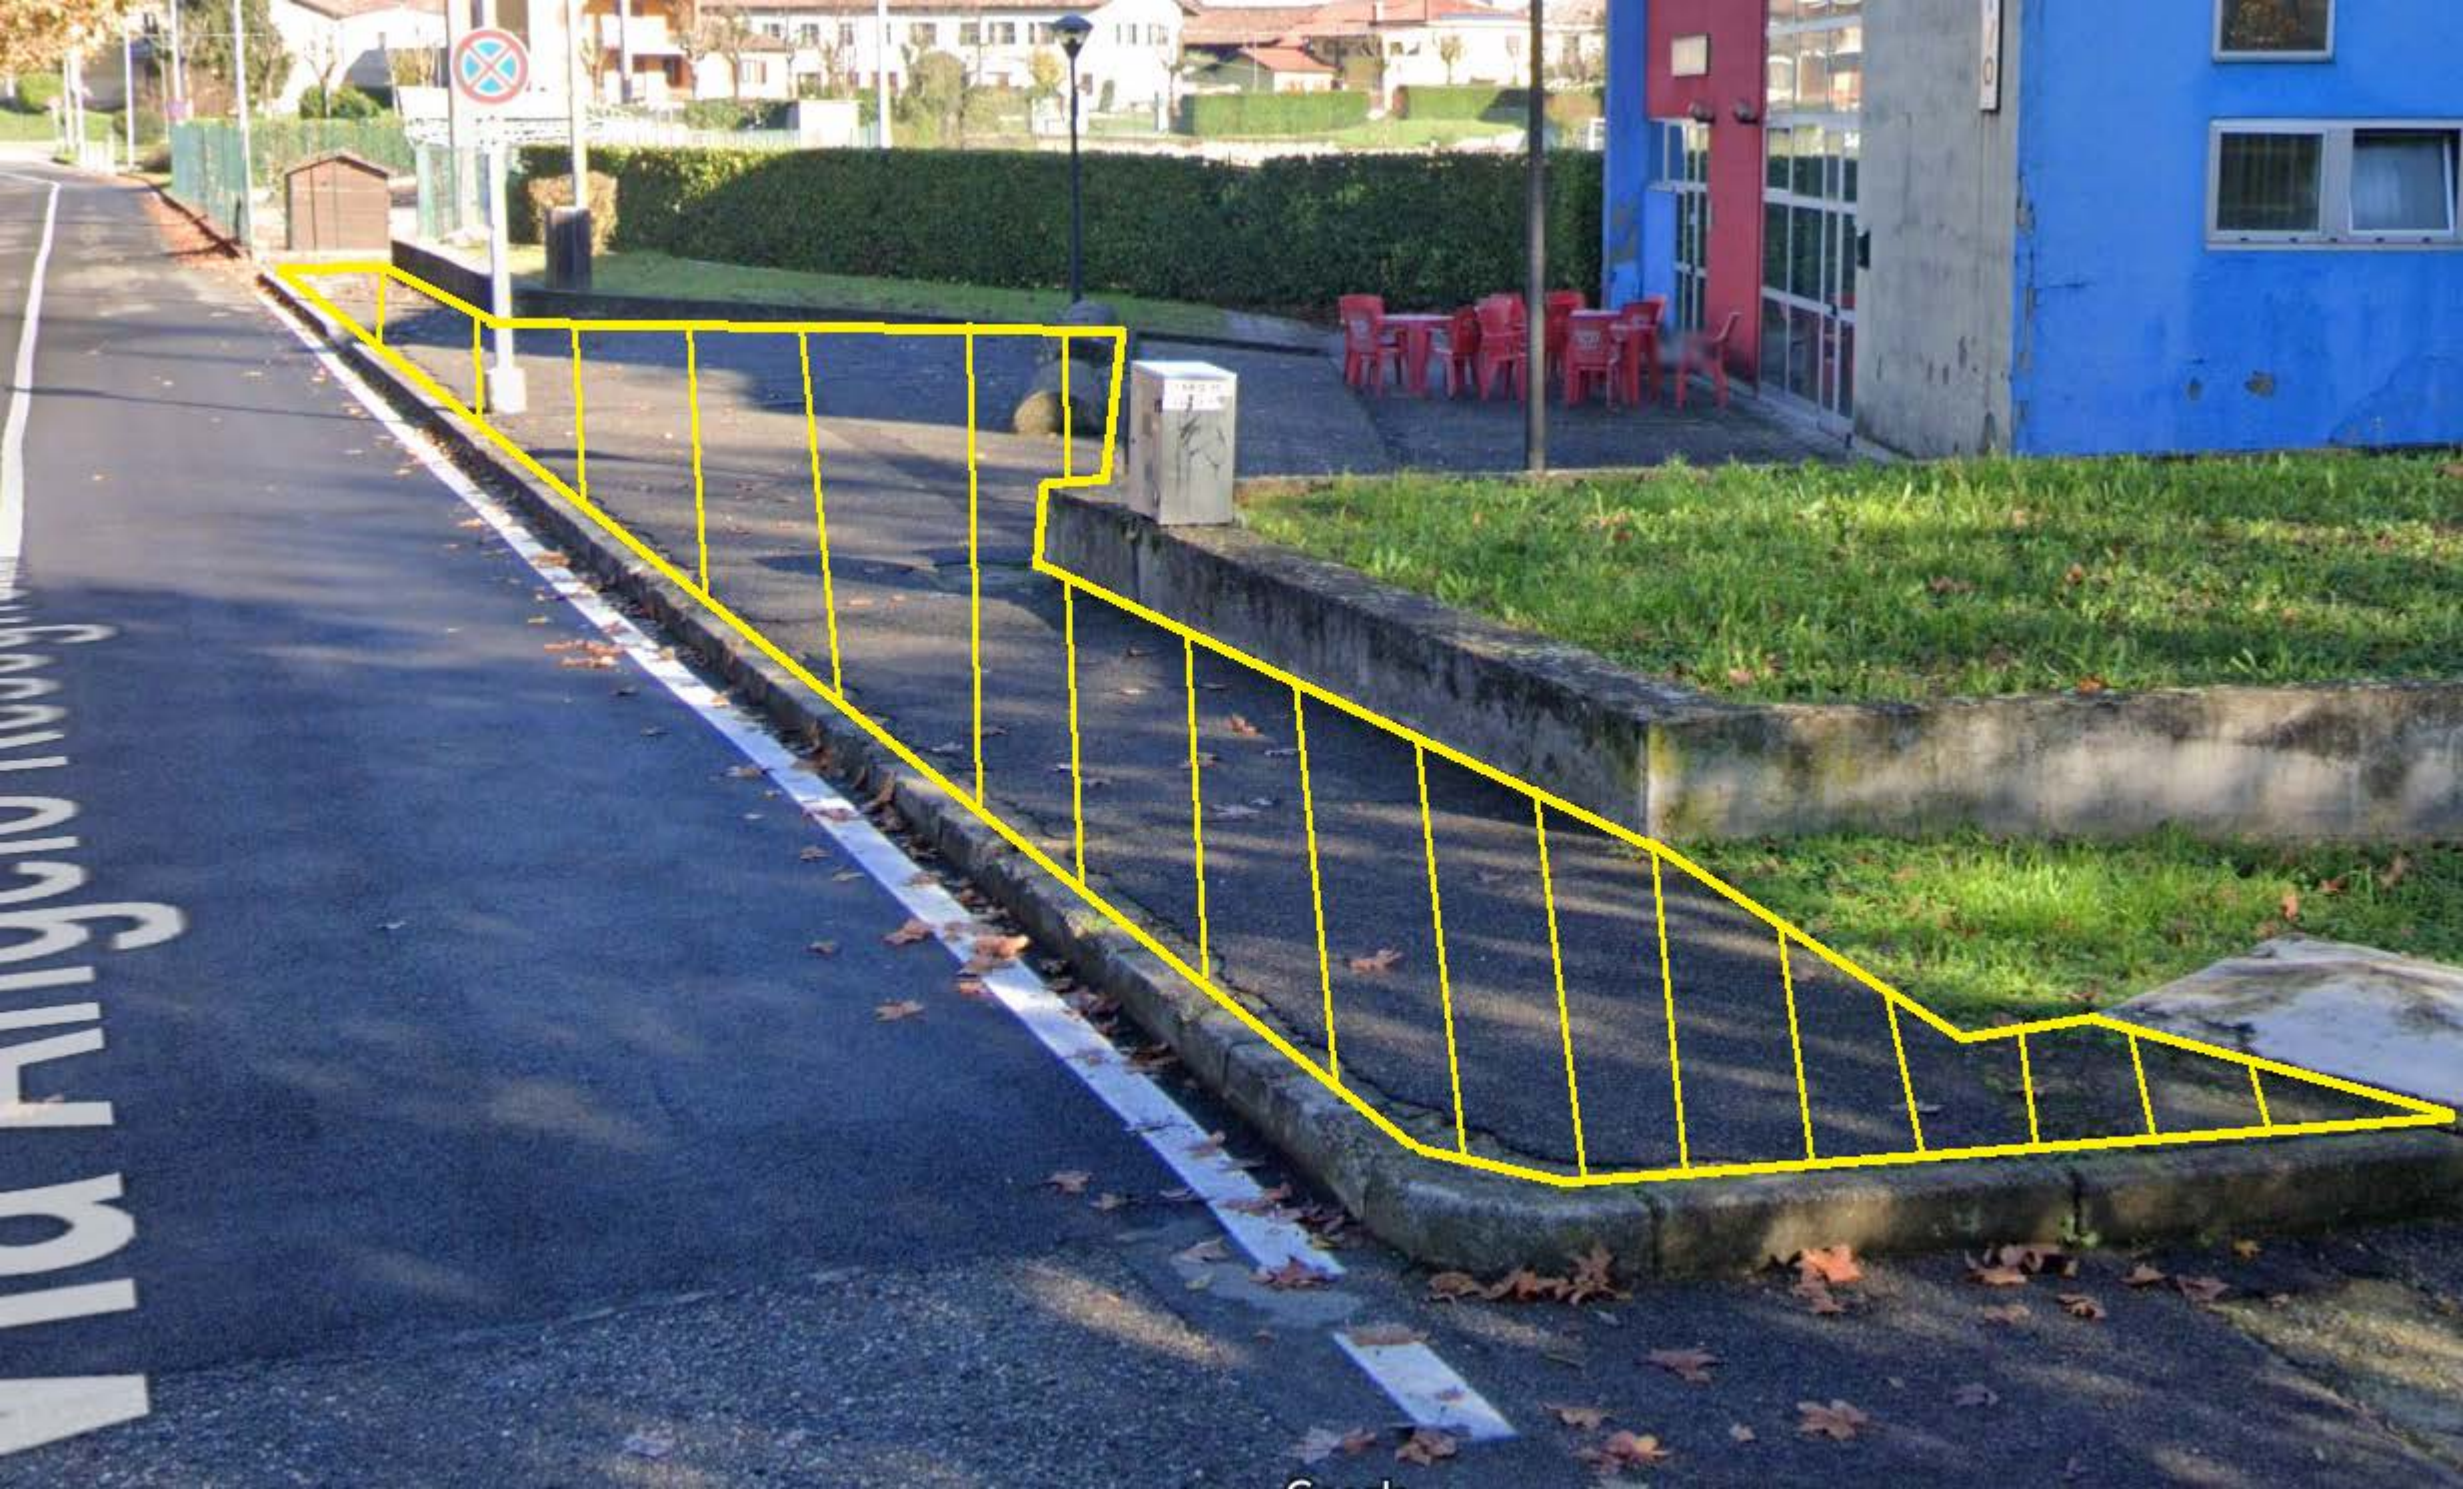

**SENSO UNICO ALTERNATO  
E DIVIETO DI SOSTA SU  
AMBO I LATI**

**DIVIETO DI SOSTA**

Agriturismo Da Cristina

Parchegeo Via Breda

Via Ronchi di Sopra

Strada Provinciale 184bis

Via Crespi

SP184bis

Strada Provinciale 184bis

Via Ronchetto

Google

An aerial photograph showing a road intersection. A yellow rectangular area with a diagonal cross is highlighted on the road. A white arrow points from a text box to this area. The road is labeled 'Via Angelo Righetti' and 'Via Adda'. To the right, there is a large building with a corrugated metal roof and a green sports field. The road to the right is labeled 'Via Antonio Gramsci'.

**SENSO UNICO  
ALTERNATO E  
DIVIETO DI SOSTA**

Via Adda

Via Angelo Righetti

Via Antonio Gramsci

Via Flingio 1000